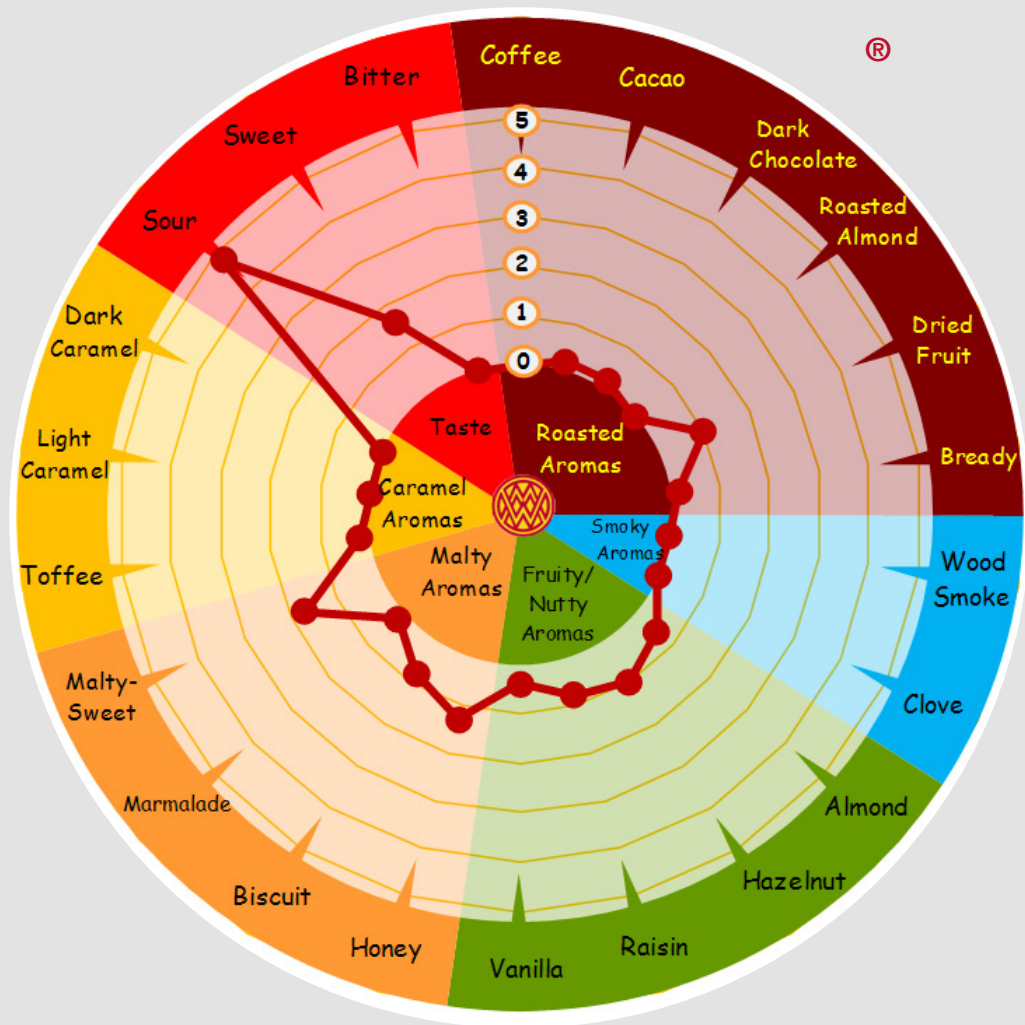

# WEYERMANN® Malt Aroma Wheel®

## WEYERMANN® Munich Malt

Wort

**WEYERMANN® Malt Aroma Wheel®**  
**WEYERMANN® Oak Smoked Wheat Malt**  
Wort

WEYERMANN® Malt Aroma Wheel®

WEYERMANN® Beech Smoked Barley Malt

Wort

## WEYERMANN® Acidulated Malt

Wort