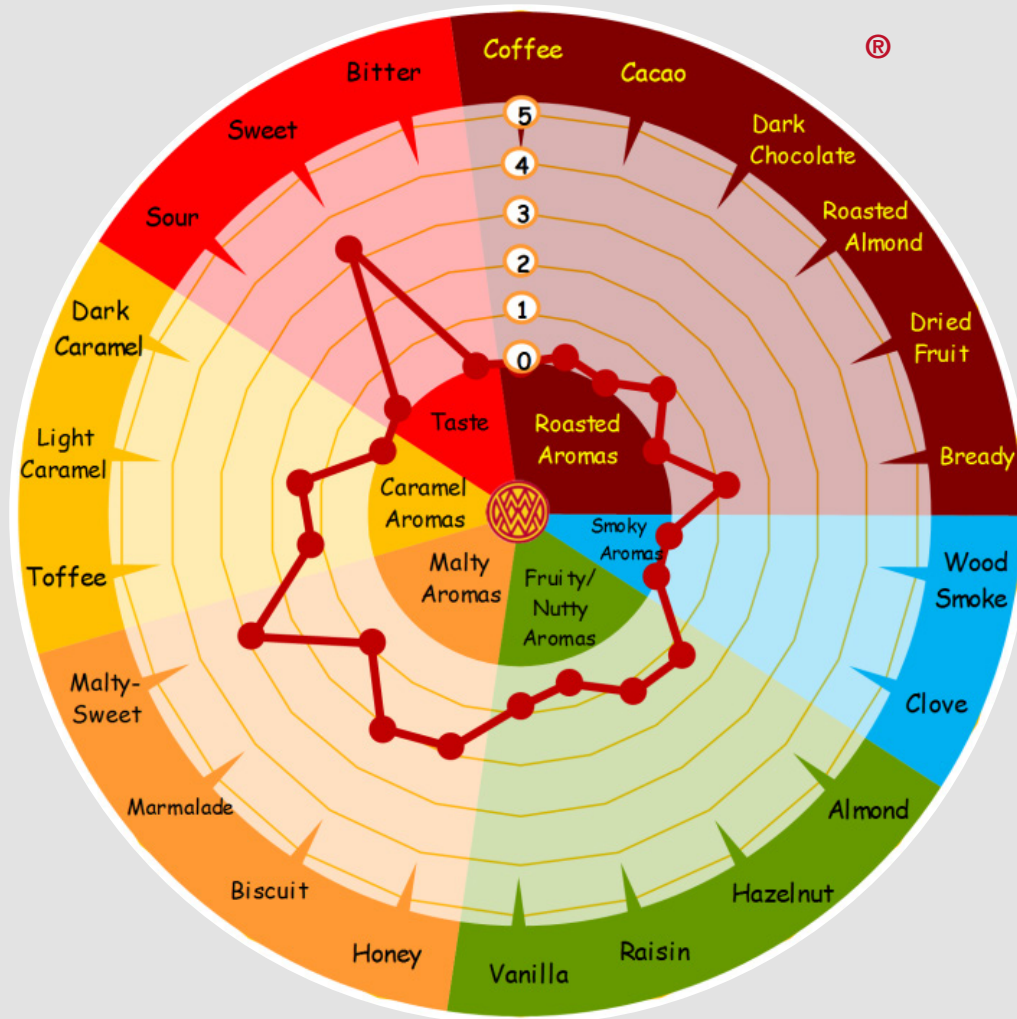

WEYERMANN® Malt Aroma Wheel®

WEYERMANN® Brewing Malt (Type Cologne)

Wort