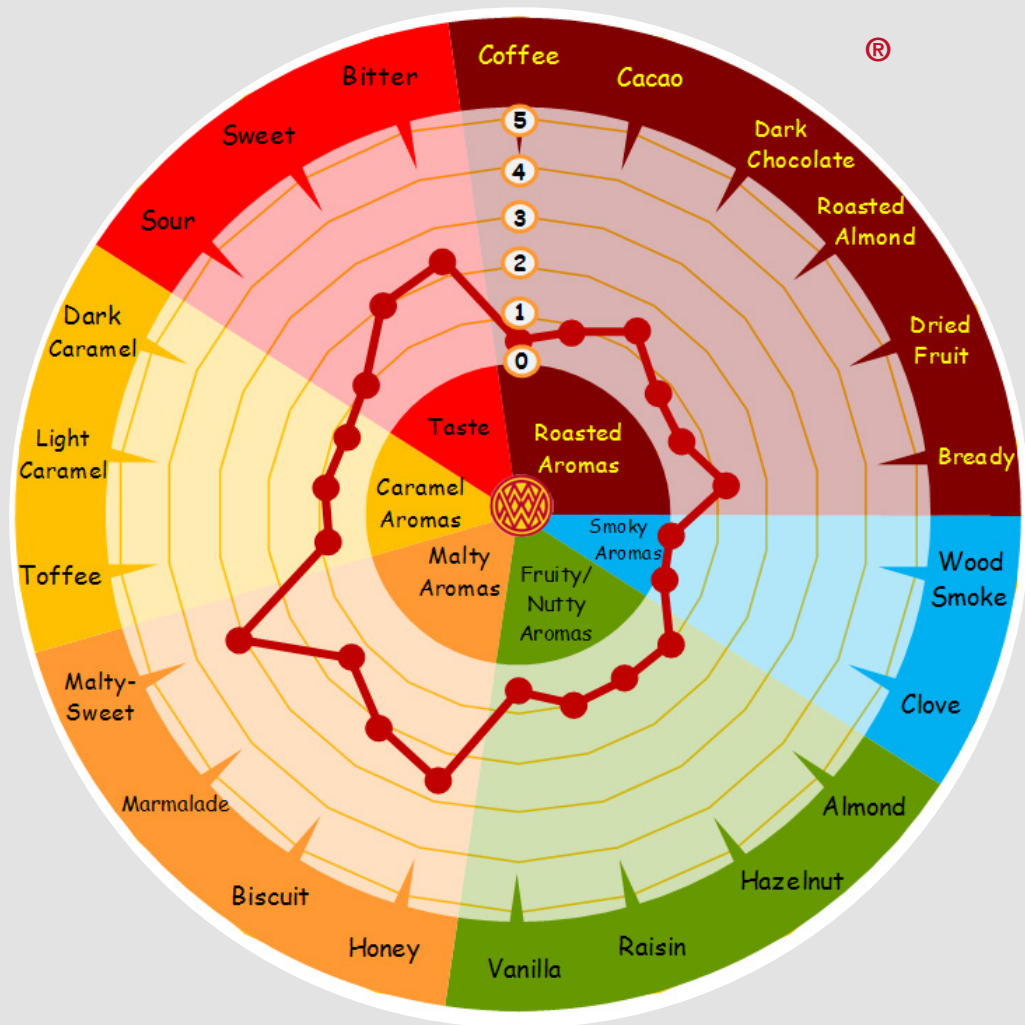

WEYERMANN® Malt Aroma Wheel®
WEYERMANN® Melanoidin Malt
Wort