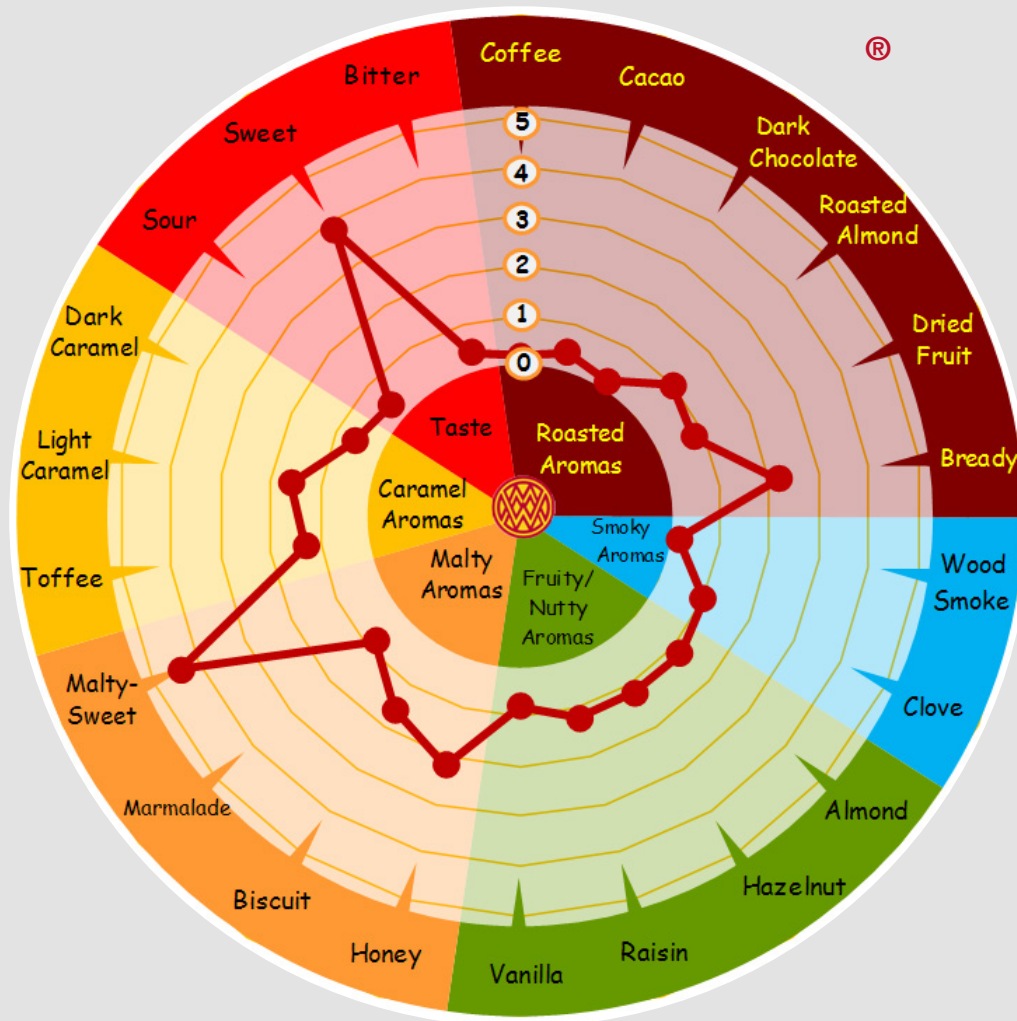

WEYERMANN® Malt Aroma Wheel®

WEYERMANN® Floor-Malted Bohemian Dark Malt

Wort