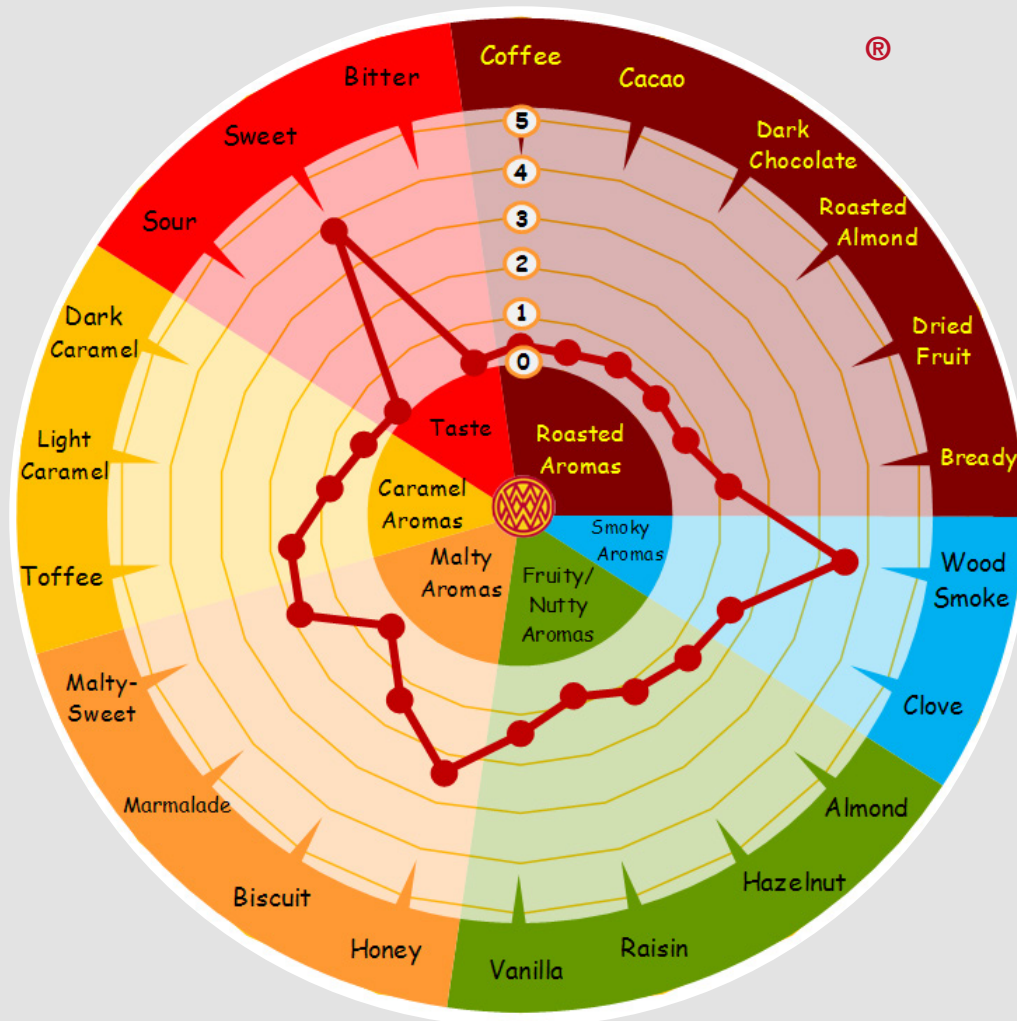

WEYERMANN® Malt Aroma Wheel®
WEYERMANN® Oak Smoked Wheat Malt
Wort